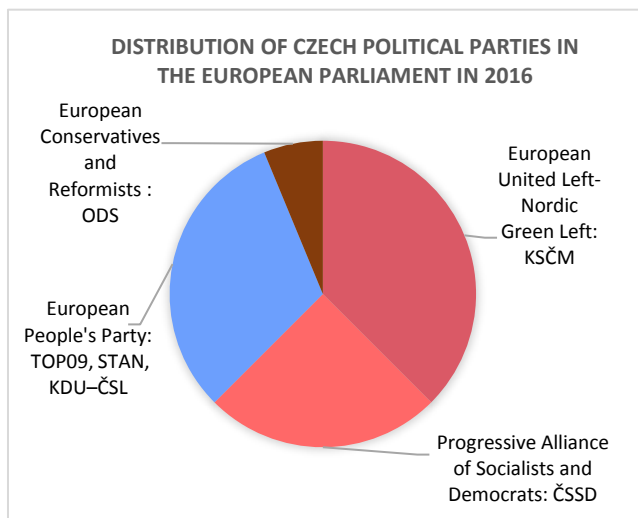

For a different reason, also the Czech Communists decided to abstain, e.g. they did not completely share the human rights concerns put forward by GUE-NGL.