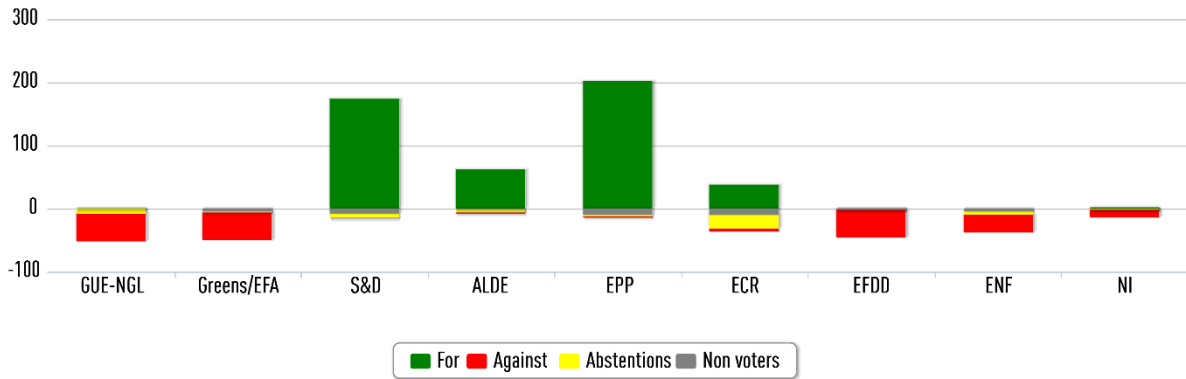

## Should a European Border and Coast Guard Agency be established?

The vote of the MEPs

At the beginning of July 2016, MEPs supported the establishing of the European Border and Coast Guard Agency in a move to centralize the management of the borders at the European level. This agency will replace Frontex and have the power to deploy a team of experts to help the national authorities to cope with the vast influx of refugees in the European Union.